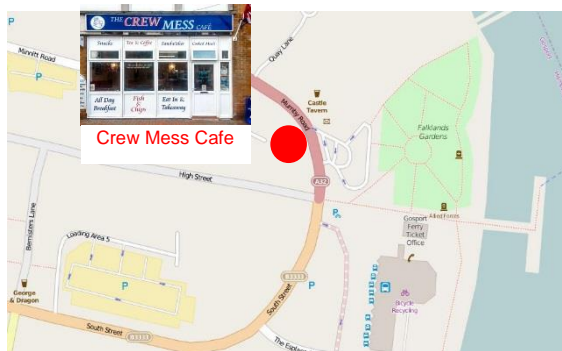

Location

The Crew Mess Café is located close to the Gosport Ferry and opposite the Castle Tavern

Short term free parking is available at the taxi rank by the Ferry (almost opposite the café)

www.crewmesscafe.co.uk