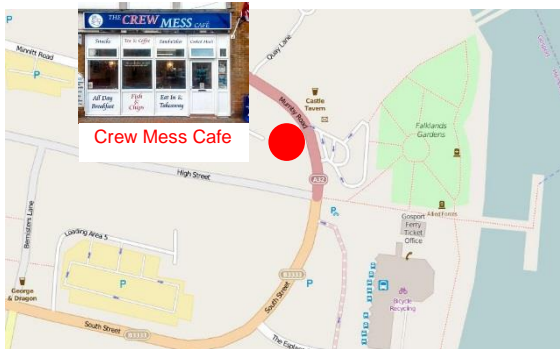

Location

The Crew Mess Café is located close to the Gosport Ferry and opposite the Castle Tavern

Short term free parking is available at the taxi rank by the Ferry (almost opposite the café)

www.crewmesscafe.co.uk