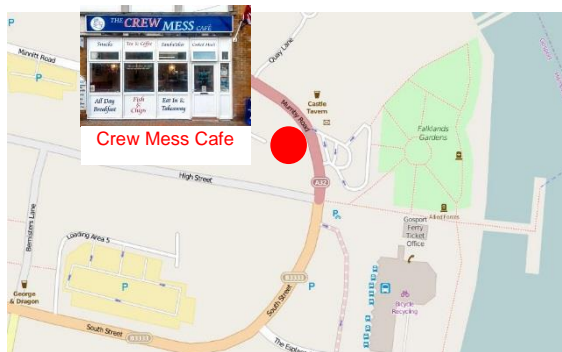

Location

The Crew Mess Café is located close to the Gosport Ferry and opposite the Castle Tavern

Short term free parking is available at the taxi rank by the Ferry (almost opposite the café)

www.crewmesscafe.co.uk