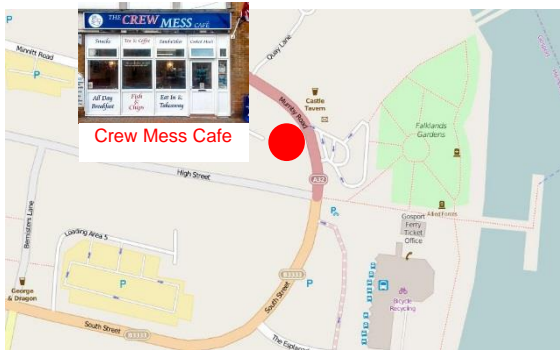

## Location

The Crew Mess Café is located close to the Gosport Ferry and opposite the Castle Tavern

Short term free parking is available at the taxi rank by the Ferry (almost opposite the café)

[www.crewmesscafe.co.uk](http://www.crewmesscafe.co.uk)